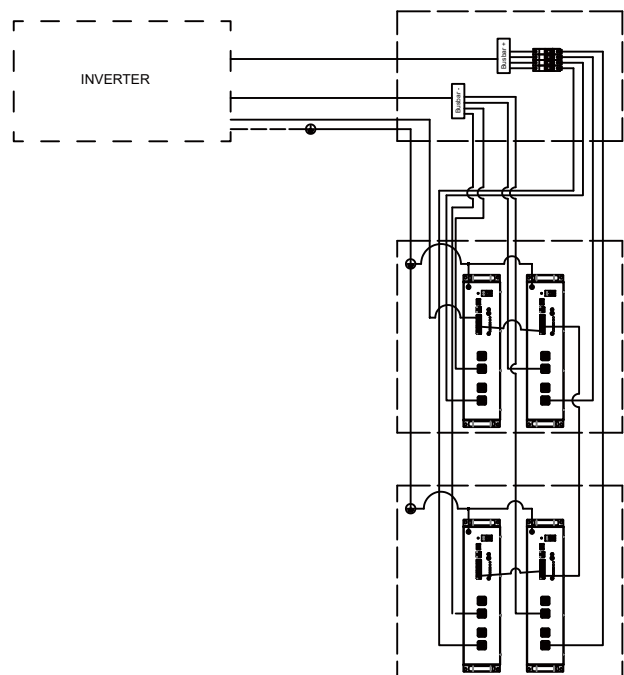

Mechanical wiring